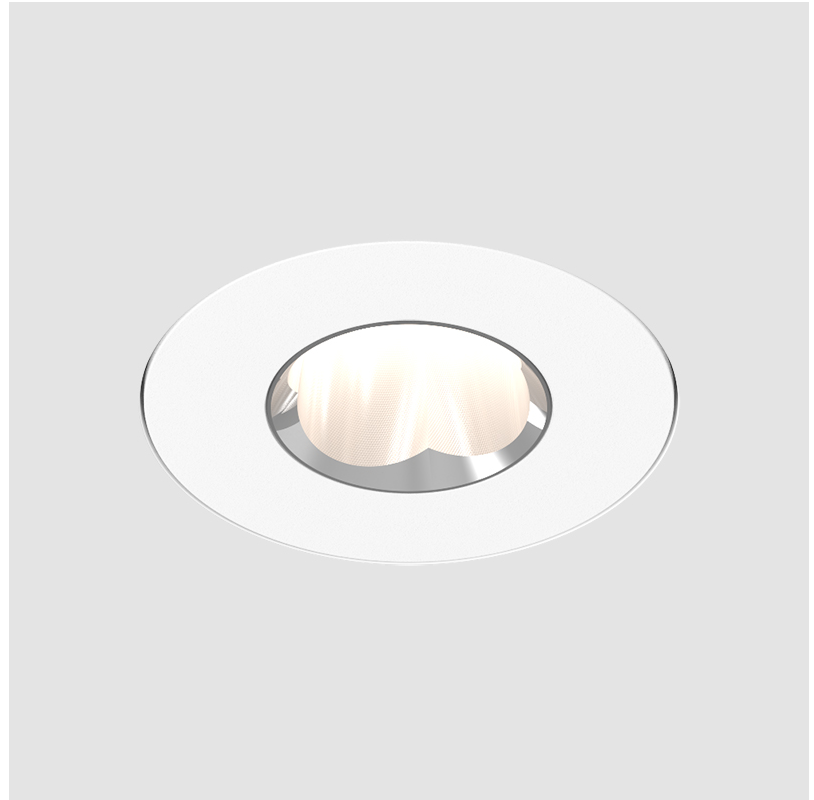

GENERAL

Series: Oiko Pro
Subseries: Oiko Pro Round
Brand: Prolicht
Division: Architectural
Mounting Type: Trimless
Mounting Location: Ceiling
Subcategory: Downlight

PHYSICAL

Shape: Round
Diameter (mm): 75
Diameter (in): 2 15/16
Height (mm): 65
Height (in): 2 9/16
Ceiling Thickness (mm): 10 / 12.5 / 15 / 25
Ceiling Thickness (in): 3/8 or 1/2 or 9/16 or 1
Min. Recessing Depth (mm): 70
Min. Recessing Depth (in): 2 3/4
Light Distribution: Direct
Diffuser: Lens Pack - Spread Lens / Linear Spread Lens / Honeycomb Louver
Fixture Finish: SSR / BKV / CWI / CRY / HAB / UFT / ITA / RUA / FTG / MYG / LOD / PUS / FRO / FUP / KIA / POP / BLS / SPG / MEY / GOH / GUM / CHC / COM / ABZ / JAG / OBR / MOS / ROR
Fixture Material: Aluminum Die Cast
Cut-out Measurements: 86mm / 2 11/16" Diameter

ELECTRICAL

Lamp Type: LED (Zhaga Standard)
Input Wattage (W): 14
Total Output Wattage (W): 12.7
Dimming: Dali Dimming
Driver Included: No
Driver Location: Recessed Housing
Driver Type: Constant Current - Universal (120Vac only for DALI driver)
Driver Class: Class 2
Input Voltage (V): 120 - 277
Constant Current (MA): 700

LED

Color Temperature (°K): 2700-6500 Tunable White
Max. Delivered Lumen (lm): 1129
Nominal Lumen (lm): 1460
CRI: >90 CRI
Lamp Life (hrs): 50000
Special LEDs offerings: Tunable White

OPTICAL

Reflector°: 36
Adjustability: Fixed

RATINGS AND CERTIFICATIONS

Certified By: Certified for North American Standards
IP rating: IP20