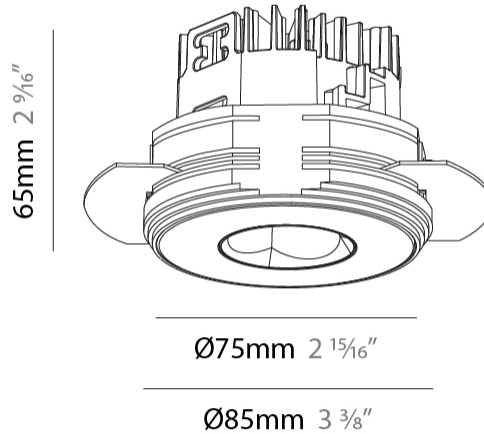

GENERAL

Series: Oiko Pro
Subseries: Oiko Pro Round
Brand: Prolicht
Division: Architectural
Mounting Type: Trimless
Mounting Location: Ceiling
Subcategory: Downlight

PHYSICAL

Shape: Round
Diameter (mm): 75
Diameter (in): 2 15/16
Height (mm): 65
Height (in): 2 9/16
Ceiling Thickness (mm): 10 / 12.5 / 15 / 25
Ceiling Thickness (in): 3/8 or 1/2 or 9/16 or 1
Min. Recessing Depth (mm): 70
Min. Recessing Depth (in): 2 3/4
Light Distribution: Direct
Diffuser: Lens Pack - Spread Lens / Linear Spread Lens / Honeycomb Louver
Fixture Finish: SSR / BKV / CWI / CRY / HAB / UFT / ITA / RUA / FTG / MYG / LOD / PUS / FRO / FUP / KIA / POP / BLS / SPG / MEY / GOH / GUM / CHC / COM / ABZ / JAG / OBR / MOS / ROR
Fixture Material: Aluminum Die Cast
Cut-out Measurements: 86mm / 2 11/16" Diameter

ELECTRICAL

Lamp Type: LED (Zhaga Standard)
Input Wattage (W): 14
Total Output Wattage (W): 12.7
Dimming: Dali Dimming
Driver Included: No
Driver Location: Recessed Housing
Driver Type: Constant Current - Universal (120Vac only for DALI driver)
Driver Class: Class 2
Input Voltage (V): 120 - 277
Constant Current (MA): 700

LED

Color Temperature (°K): 2700-6500 Tunable White
Max. Delivered Lumen (lm): 1129
Nominal Lumen (lm): 1460
CRI: >90 CRI
Lamp Life (hrs): 50000
Special LEDs offerings: Tunable White

OPTICAL

Reflector°: 36
Adjustability: Fixed

RATINGS AND CERTIFICATIONS

Certified By: Certified for North American Standards
IP rating: IP20